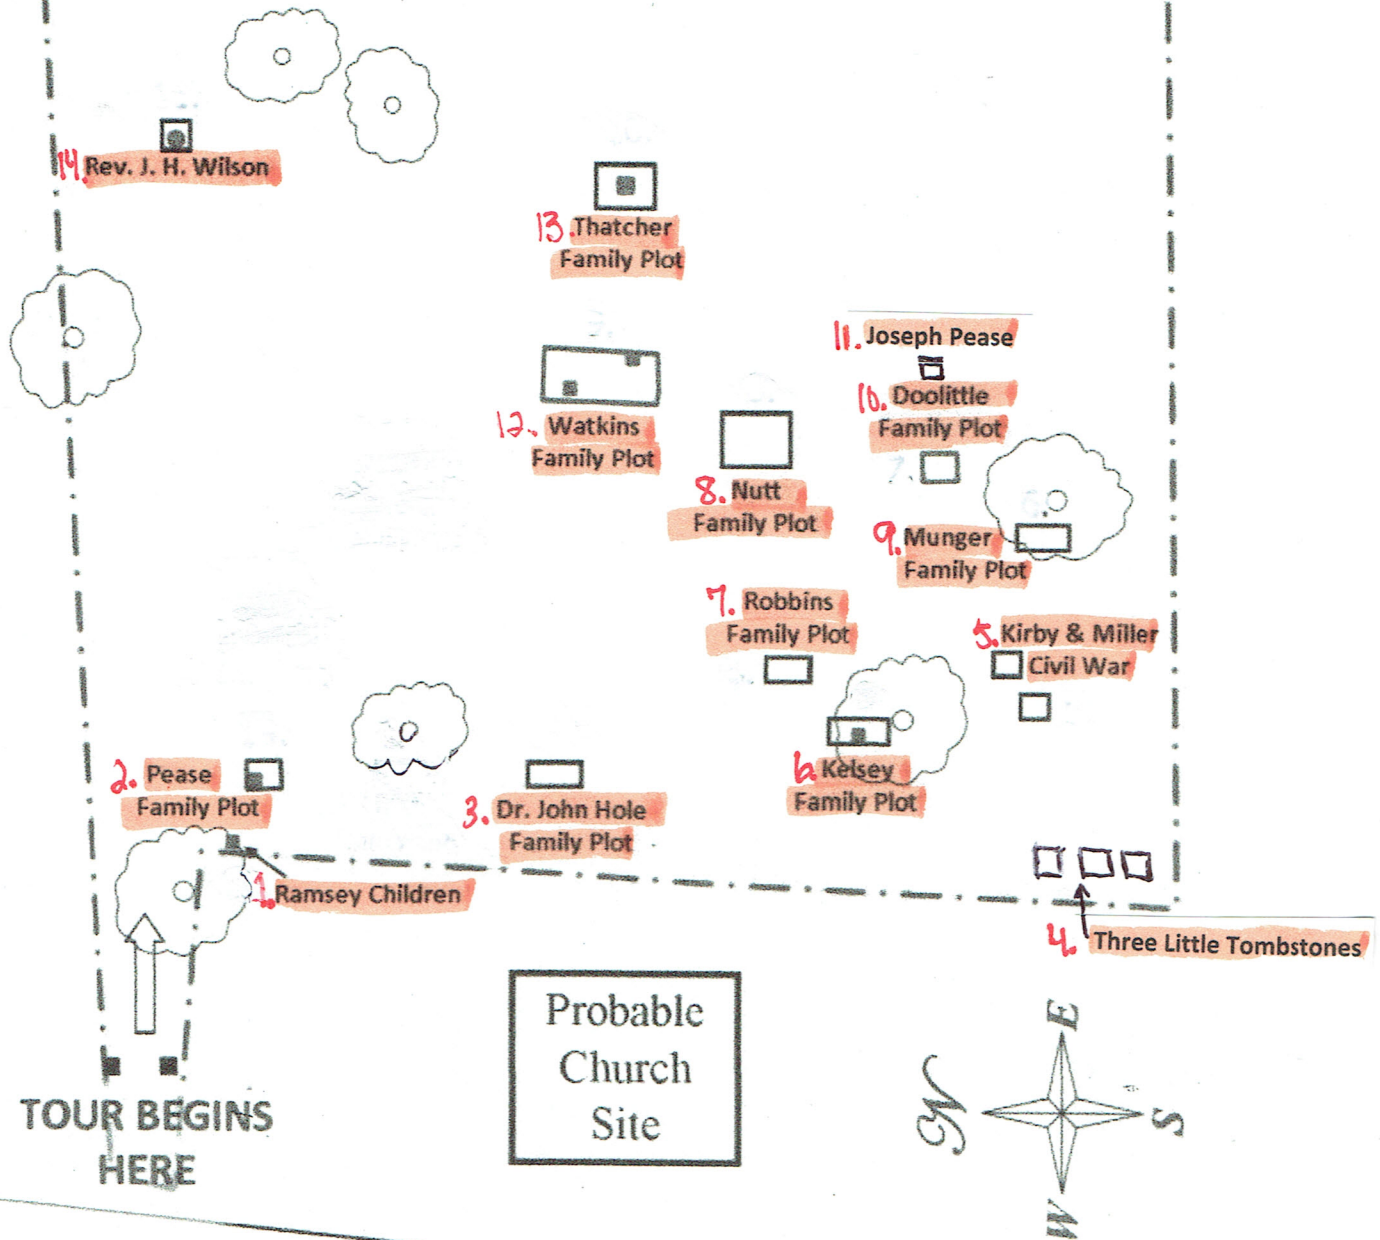

Sugar Creek Baptist Church and Cemetery

TOUR BEGINS
HERE

Probable
Church
Site

NORTH MAIN STREET